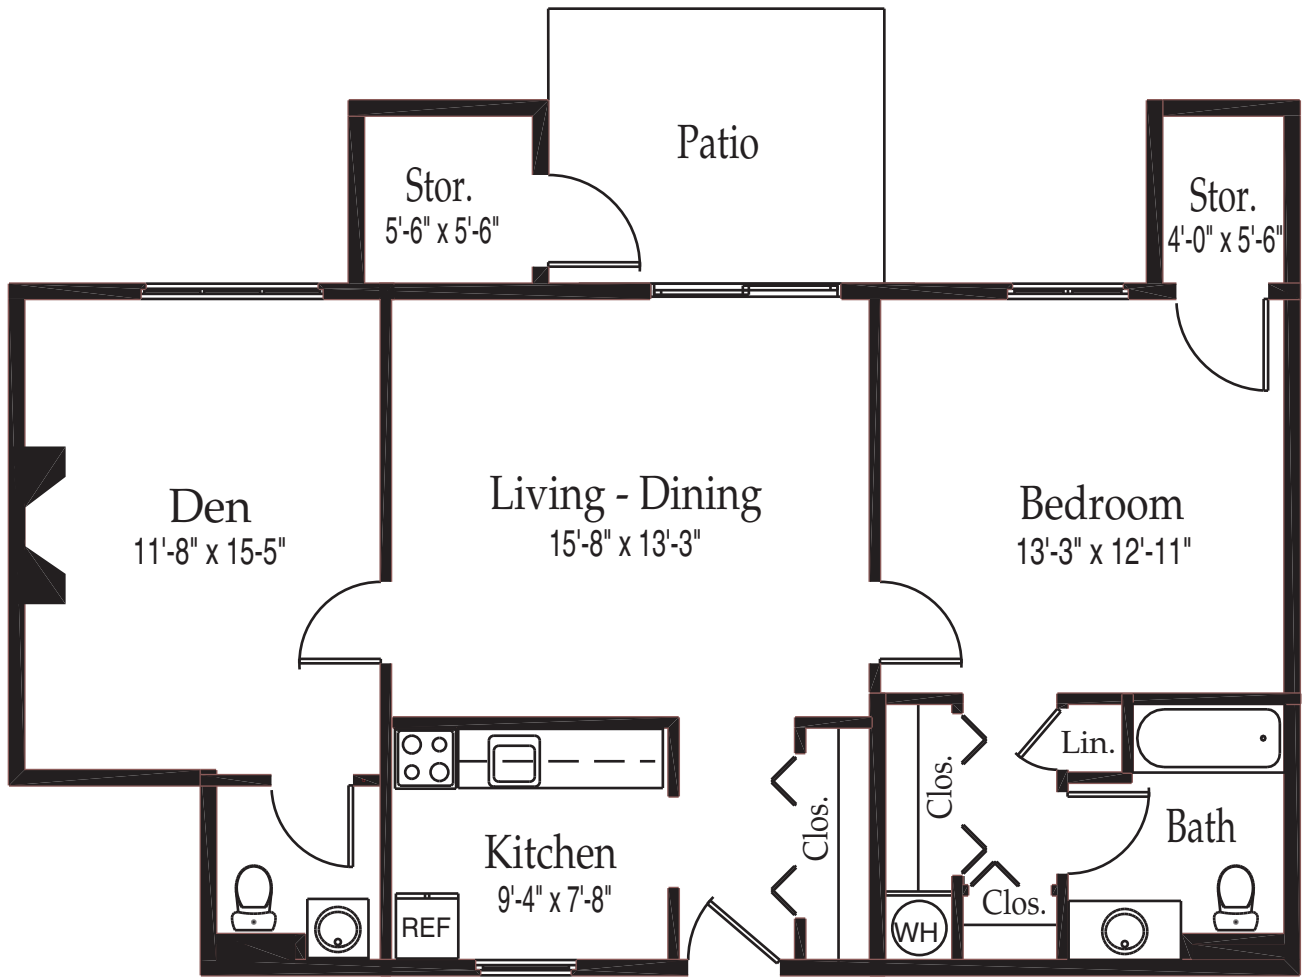

KENDAL~CROSSLANDS
Communities

KENDAL AT LONGWOOD CROSSLANDS CONISTON CARTMEL

One Bedroom with Den
850-920 sq. ft.

Crosslands