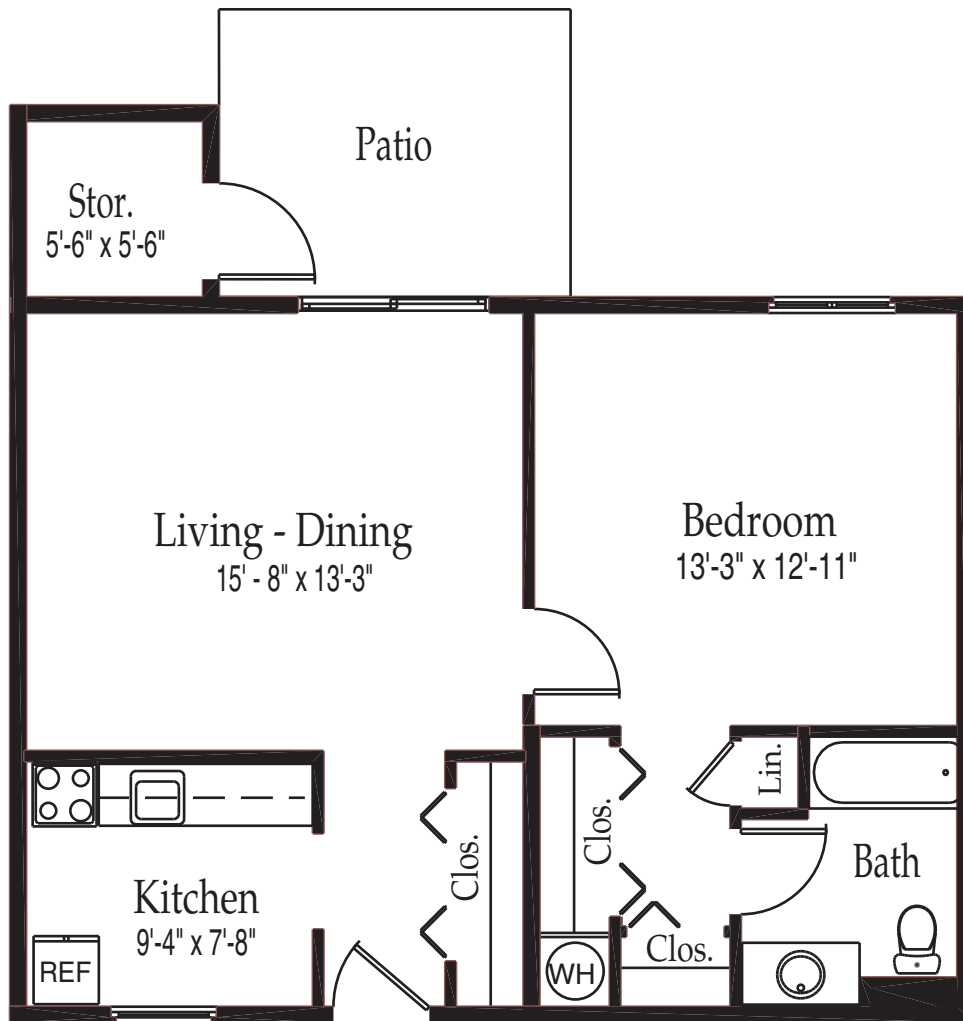

KENDAL~CROSSLANDS
Communities

KENDAL AT LONGWOOD

CROSSLANDS

CONISTON

CARTMEL

One Bedroom
630-650 sq. ft.